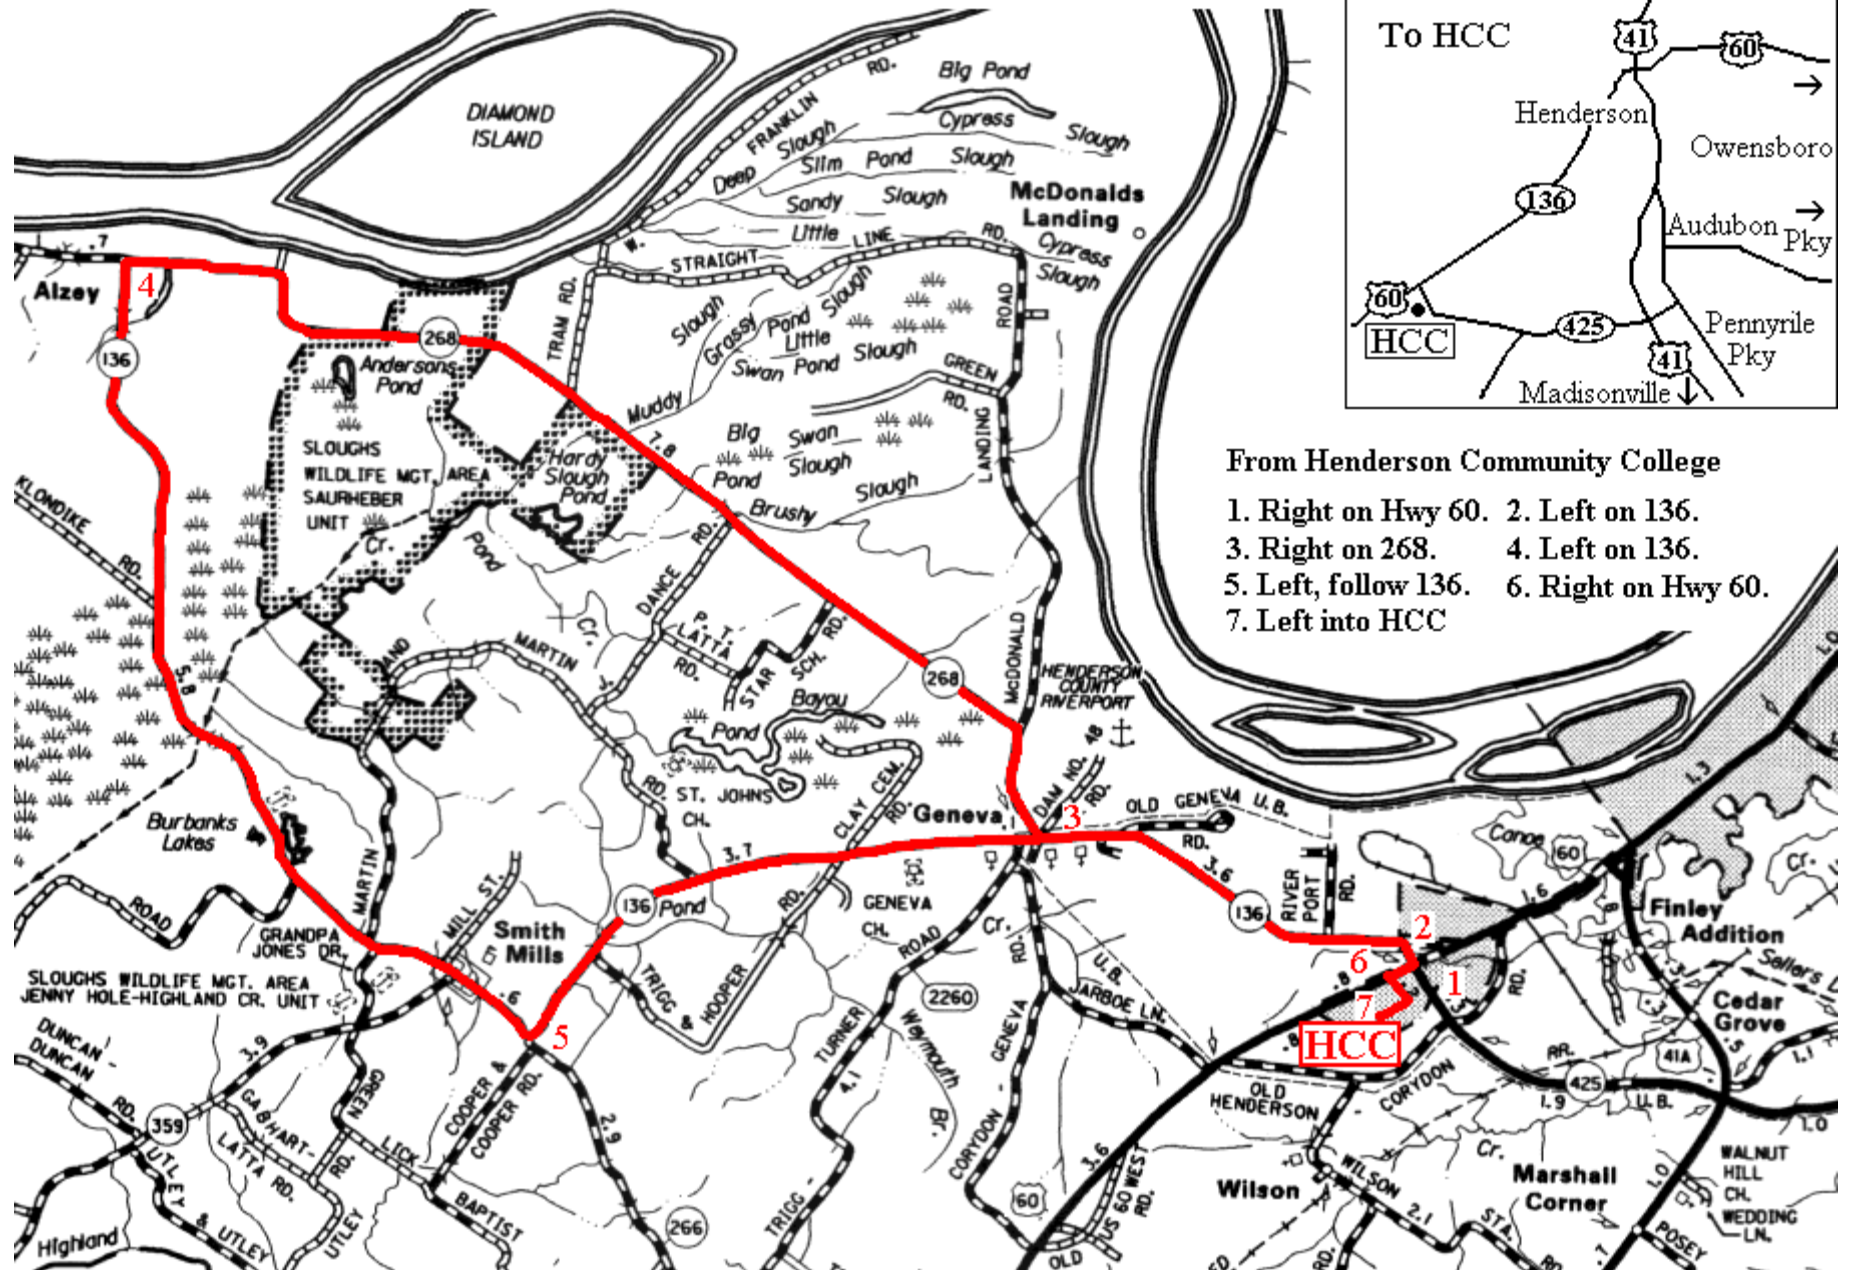

Geneva, Smith Mills, Sloughs, 25 mile ride

From Henderson Community College

1. Right on Hwy 60.
2. Left on 136.
3. Right on 268.
4. Left on 136.
5. Left, follow 136.
6. Right on Hwy 60.
7. Left into HCC